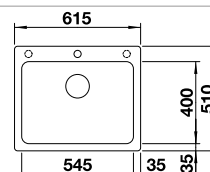

Cut out size: 595 x 490 x R15

Scope of supply

Without drain remote control

Waste fitting with space-saving pipe, 3½" basket strainer, German warehouse stock, please allow 10 working days