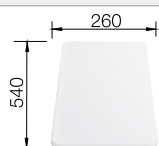

Suggested optional accessories

Chopping board

210521
£ 88.00