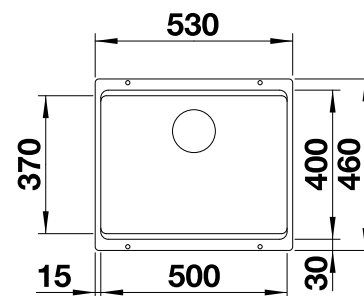

Technical Drawing

R20

With ETAGON rails in stainless steel, waste fitting with space-saving pipe, 3/4" InFino basket strainer

Bowl Depth 200mm
Cut out radius: 20mm
Universal handing

Suggested optional accessories

230 700
£ 188.00

230 734
£ 54.00

227 697
£ 108.00

BLANCO UNIT with BLANCO ETAGON 500-U

see page 140

see page 208