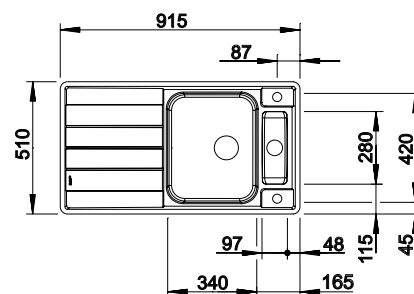

### Technical Drawing

Glass cutting board white

Multifunctional colander

Movable glass cutting board, perforated stainless steel insert, waste fitting with space-saving pipe, 3½" InFino basket strainer and 1½" InFino non-sealing basket strainer, pop-up waste for main bowl