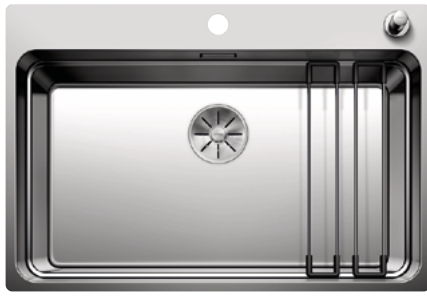

BLANCO ETAGON-IF/A

Stainless steel

- Generous staggered bowl with added functionality
- Integrated step creates an additional functional level
- Clever bowl concept with versatile ETAGON rails
- High-quality features with drain remote control, covered C-overflow and InFino drain system - elegantly integrated and easy-care
- Available in three different installation versions: for under mount installation, IF flat rim for installation from above, IF/A-version with integrated tap ledge
- The ETAGON family of sinks are available in stainless steel, Silgranit and Ceramic material options
- ETAGON gives you a time-saving, space saving, creative hub at the heart of your kitchen

cabinet size mm	800	600
BLANCO ETAGON-IF/A	700-IF/A	500-IF/A
Flat rim IF		
satin polish	524274	521748
List price £	£ 768.00	£ 698.00
Bowl Depth	190mm	190mm

Scope of supply	InFino basket strainer with remote control

With ETAGON rails in stainless steel, waste fitting with space-saving pipe, 3 1/2" InFino basket strainer
Cut out size: Template provided with sink, Universal handing

Suggested optional accessories

239449
£ 78.00

231396
£ 162.00

230734
£ 54.00

BLANCO UNIT with BLANCO ETAGON-IF/A

see page 140

see page 208