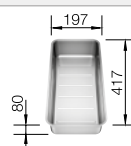

Multifunctional colander

227692
£ 88.00