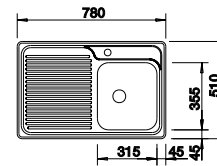

# BLANCO CLASSIC 40 S

Stainless steel

- Maximum convenience in a minimum of space
- Timeless design in stainless steel
- With 3½" stainless steel basket strainer

cabinet size mm	400	400
BLANCO CLASSIC 40 S		
Installation from above 		
	Bowl right	Bowl left
 satin polish	511 124	511 125
List price £	<b>£ 378.00</b>	<b>£ 378.00</b>
Bowl Depth	195mm	195mm