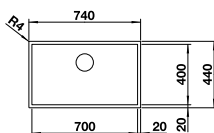

Stainless steel bowls

cabinet size mm	800	600
BLANCO ZEROX-U Dark Steel	700-U Dark Steel	500-U Dark Steel
<b>Undermount installation</b> 		
 Dark Steel	526 244	526 243
<b>List price £</b>	<b>£ 948.00</b>	<b>£ 798.00</b>
Bowl Depth	185mm	175mm