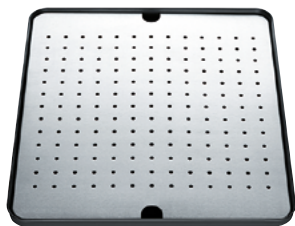

Accessories for BLANCO sinks

Draining tray with stainless grid

- When placed on the worktop, the draining tray can replace a fixed drainer
- Provides enough room for drip-drying items
- Made of high-quality plastic with a Stainless steel insert
- Ideal when combined with a single or double bowl

		List price £
Draining tray	513 485	£ 114.00