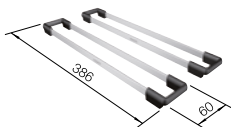

Suggested optional accessories

  Food board 230 700 £ 188.00	 Multifunctional colander 231 396 £ 162.00	 Wave drainer 230 734 £ 54.00

BLANCO UNIT with BLANCO ETAGON-U

  BLANCO EVOL-S Pro Hot & Filter see page 140	 BLANCO FWD Max see page 208