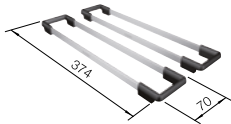

Scope of supply **InFino basket strainer with remote control** **Technical Drawing**

With ETAGON rails in stainless steel, waste fitting with space-saving pipe, 3/2" InFino basket strainer

Bowl Depth 215mm
Cut out size: Template provided with sink, Universal handing

Suggested optional accessories **BLANCO UNIT with BLANCO ETAGON 6**

 Food board 225 362 £ 98.00	 Multifunctional colander 226 189 £ 78.00	 Wave drainer 230 734 £ 54.00

 BLANCO EVOL-S Pro Hot & Filter see page 140	 BLANCO FWD Max see page 208