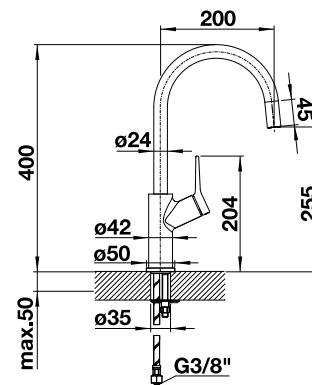

BLANCO CARENA

- Modern premium mixer tap
- High arched outlet for easy filling of pots and vases
- High positioned, ergonomic control lever

Metallic surface			List price £
	chrome	High Pressure	520 766
			£ 288.00

Scope of supply

- Single lever monoloc mixer tap
- High long reach swan neck spout
- Ceramic disc control
- 3/8" flexible connector pipes, 450mm long for particularly easy installation
- Patented jet regulator for markedly reduced scaling
- Requires a balanced high pressure supply only, min 1.0 bar
- Fit metal stabilising bracket if required, item No. 513383

High pressure Solid spout

Technical Drawing