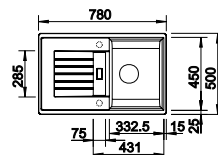

Scope of supply	Without drain remote control
Waste fitting with space-saving pipe, 3½" basket strainer, German warehouse stock, please allow 10 working days	
Installation note: Cut out size: 760 x 480 x R15	
Universal handing	

Suggested optional accessories	
Chopping board	Multifunctional wire basket
217611 £ 98.00	223297 £ 98.00

BLANCO UNIT with BLANCO ZIA 45 S	
BLANCO CAMIA	BLANCO FWD Lite
see page 193	see page 210