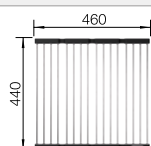

Suggested optional accessories

Foldable Grid

238 483

£ 104.00