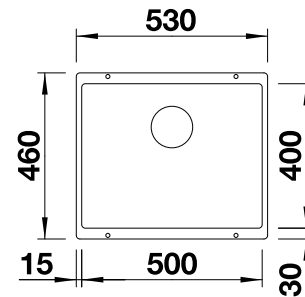

Bowl Depth 190mm

Cut out size: 500 x 400 x R10, Cut out information supplied with bowls.

Suggested optional accessories

Top-Rails

235906
£ 112.00

Food board

230700
£ 188.00

Pop-up remote control

238688
£ 88.00

BLANCO UNIT with BLANCO SUBLINE 500-U Black Edition

BLANCO drink.hot TAMPERA

see page 142

BLANCO FWD Medium

see page 209