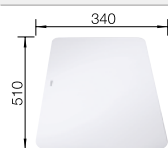

Glass cutting board white