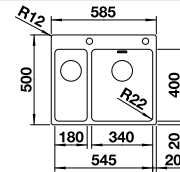

Cut out: 575 x 490 x R15
German warehouse stock, allow 10 working days.

Scope of supply	InFino basket strainer with remote control
waste and overflow fitting with space-saving pipe, 3½" InFino basket strainer with pop-up waste, fixing kit	Waste and overflow fitting with space-saving pipe, 3½" InFino basket strainer with pop-up waste, fixing kit. German warehouse stock, allow 10 working days.

Suggested optional accessories			BLANCO UNIT with BLANCO ANDANO-IF/A	
 Food board 230 700 £ 188.00	 Multifunctional colander 227 692 £ 88.00	 Top-Rails 235 906 £ 112.00	 BLANCO SONEA-S Flexo see page 161	 BLANCO FWD Medium see page 209