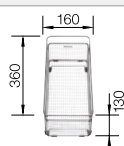

Multifunctional wire basket

223297
£ 98.00