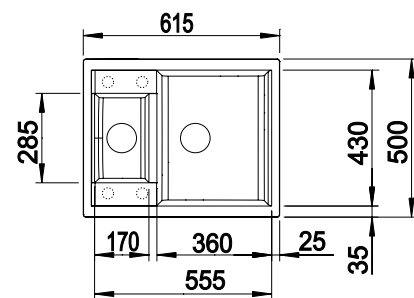

Technical Drawing

○ Pre-drilled holes for tapping or drilling
Bowl Depth 190/130mm
Cut out size: 595 x 480 x R15
Universal handing
German warehouse stock, please allow 10 working days

Suggested optional accessories

217 796
£ 74.00

210 521
£ 88.00

BLANCO UNIT with BLANCO METRA 6

see page 184

see page 209