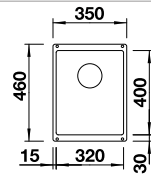

Cut out size: 400 x 400 x R10  
Cut out information supplied with bowls.

Cut out size: 320 x 400 x R10  
Cut out information supplied with bowls.

Cut out size: 160 x 400 x R10  
Cut out information supplied with bowls.