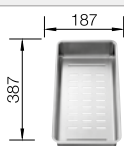

Multifunctional colander

231396
£ 162.00