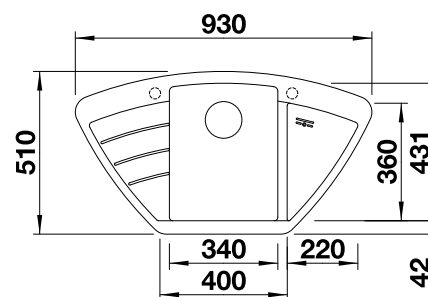

Technical Drawing

○ Pre-drilled holes for tapping or drilling
Bowl Depth 180/27mm
Cut out: Template provided with sink

Suggested optional accessories

BLANCO UNIT with BLANCO ZIA 9 E

see page 195

see page 210