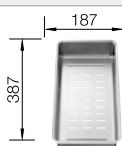

Multifunctional colander

231 396
£ 162.00