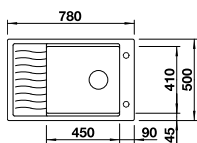

Cut out: 760 x 480 x R15, Universal handing, German warehouse stock, please allow 10 working days