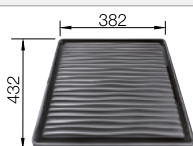

Wave drainer

230 734
£ 54.00

BLANCO UNIT with BLANCO ETAGON 8

BLANCO EVOL-S Pro Hot & Filter

see page 140