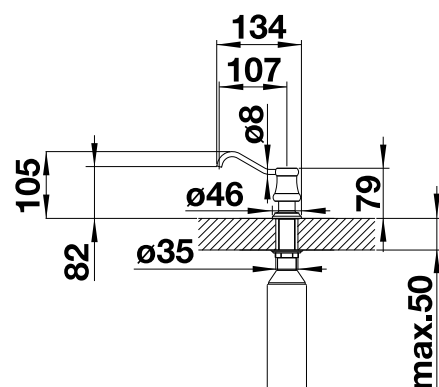

Technical Drawing

Please note: Additional hole (Ø 35mm) required
Contains: 500ml

Scope of supply

- Colour matched soap dispensing unit
- 500ml capacity plastic refillable soap container mounted under work surface
- Removable spout and pump system
- Adjustable fittings for worktop up to 50mm thick
- Ø 35mm tap hole required