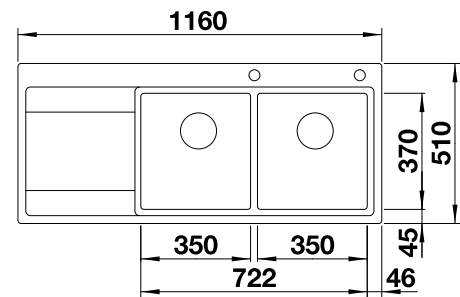

Waste fitting with space-saving pipe, 3½" pop-up waste for the main bowl, two InFino 3½" basket strainer

**Technical Drawing**

Bowl Depth 195/195mm

Cut out size: Template provided, Please state hand of bowl