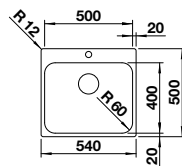

Cut out size: 530 x 490 x R60

Universal handing. Single hole for tap, not compatible with pop up waste