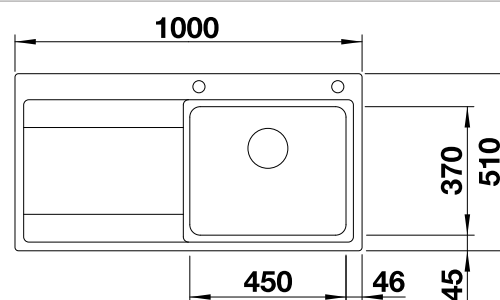

Bowl Depth 195mm

Cut out size: Template provided, Please state hand of bowl

Stainless steel sinks

Suggested optional accessories

230 970
£ 198.00

231 396
£ 162.00

238 483
£ 104.00

BLANCO UNIT with BLANCO DIVON II 5 S-IF

see page 140

see page 208