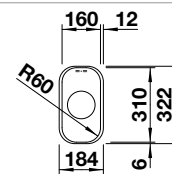

BLANCO SUPRA-U

Stainless steel

- Wide programme with various combination options
- For individual configuration of main and additional bowl, drainer and accessories
- Optimum position of outlet and overflow

cabinet size mm	400	300
BLANCO SUPRA-U	340-U	160-U
Undermount installation		
brushed finish	450 762	450 748
List price £	£ 128.00	£ 118.00
Bowl Depth	175mm	130mm

Scope of supply Without drain remote control

Undermount bowl with 3½" basket strainer waste, overflow and waste, fixing kit included

Installation note:

Corner radius: 60mm

Cut out information supplied with bowls.

Cut out CNC files also available on www.blanco.co.uk for download.

Stainless steel bowls

Suggested optional accessories **BLANCO UNIT with BLANCO SUPRA-U**

227 692
£ 88.00

227 697
£ 108.00

see page 184

see page 209