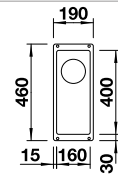

Cut out size: 400 x 400 x R10  
Cut out information supplied with bowls.

Cut out size: 320 x 400 x R10  
Cut out information supplied with bowls.

Cut out size: 160 x 400 x R10  
Cut out information supplied with bowls.