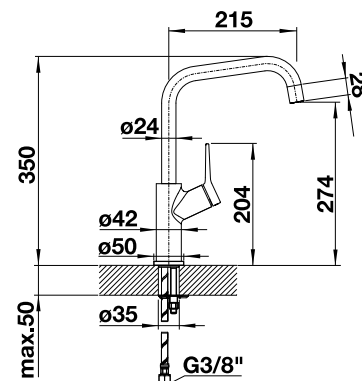

Technical Drawing