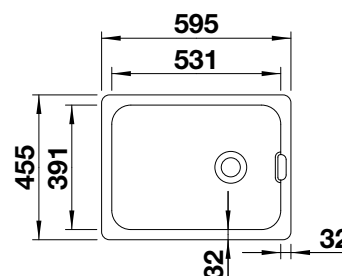

Technical Drawing

Bowl Depth 222mm
Cut out size: Overmount

Universal handing
Internal bowl depth 222mm, Sink depth 245mm, BELFAST sink is not compatible with food waste disposer

Ceramic bowls

Suggested optional accessories

BLANCO UNIT with BLANCO BELFAST

BLANCO VICUS Twin Lever
see page 187

BLANCO BOTTON Pro 60/3 Manual
see page 215