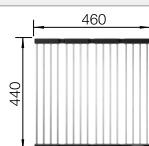

**Suggested optional accessories**

Chopping board glass

230 970  
**£ 198.00**

Multifunctional colander

231 396  
**£ 162.00**

Foldable Grid

238 483  
**£ 104.00**

**BLANCO UNIT with BLANCO DIVON II 5 S-IF**