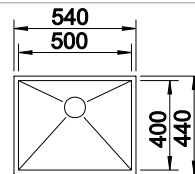

Scope of supply	InFino basket strainer without remote control

Undermount bowl with 3½" InFino basket strainer waste, overflow and waste, fixing kit included

Installation note:

Cut out information supplied with bowls.

Cut out CNC files also available on www.blanco.co.uk for download.

Suggested optional accessories			BLANCO UNIT with BLANCO ZEROX 500-U	
Food board	Multifunctional colander	Lay-on drainer	BLANCO EVOL-S Pro Hot & Filter	BLANCO FWD Max
223 074 £ 268.00	219 649 £ 188.00	223 067 £ 268.00	see page 140	see page 208