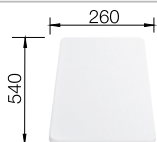

Suggested optional accessories

Chopping board

210521
£ 88.00