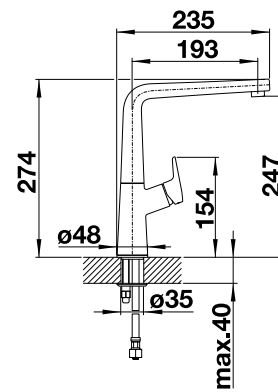

Technical Drawing

Scope of supply

- Single lever monobloc mixer tap
- Ceramic disc control
- Patented jet regulator for markedly reduced scaling
- Requires a balanced high pressure supply only, min 1.0 bar
- Fit metal stabilising bracket if required, item No. 513383

Suggested soap dispenser

see page 204