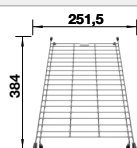

Universal floating grid

234 795

£ 94.00

BLANCO UNIT with BLANCO VINTERA XL 9