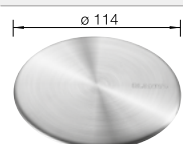

Suggested optional accessories

Cover CapFlow

517 666

£ 46.00