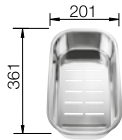

Multifunctional colander

Movable glass cutting board, multifunctional colander in stainless steel, waste fitting with space-saving pipe, 3½" InFino basket strainer, pop-up waste for main bowl