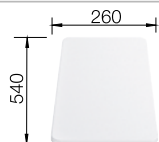

Suggested optional accessories

Chopping board

210521

£ 88.00