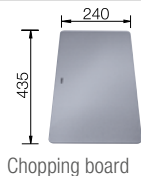

Suggested optional accessories **BLANCO UNIT with BLANCO SUPRA-U**

227 692
£ 88.00

227 697
£ 108.00