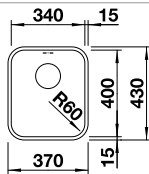

BLANCO SUPRA-U

Stainless steel

- Wide programme with various combination options
- For individual configuration of main and additional bowl, drainer and accessories
- Optimum position of outlet and overflow

cabinet size mm	400	300
BLANCO SUPRA-U	340-U	160-U
Undermount installation		
brushed finish	450 762	450 748
List price £	£ 128.00	£ 118.00
Bowl Depth	175mm	130mm

Scope of supply Without drain remote control

Undermount bowl with 3½" basket strainer waste, overflow and waste, fixing kit included

Installation note:

Corner radius: 60mm

Cut out information supplied with bowls.

Cut out CNC files also available on www.blanco.co.uk for download.

Stainless steel bowls

Suggested optional accessories **BLANCO UNIT with BLANCO SUPRA-U**

227 692
£ 88.00

227 697
£ 108.00

see page 184

see page 209