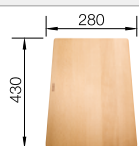

Suggested optional accessories

Food board

514544
£ 88.00