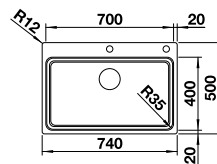

Scope of supply	InFino basket strainer with remote control

With ETAGON rails in stainless steel, waste fitting with space-saving pipe, 3 1/2" InFino basket strainer
Cut out size: Template provided with sink, Universal handing