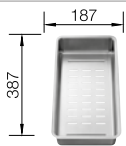

Multifunctional colander

Waste fitting with space-saving pipe, 3½" pop-up waste for the main bowl, two InFino 3½" basket strainer