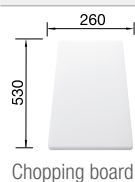

Suggested optional accessories