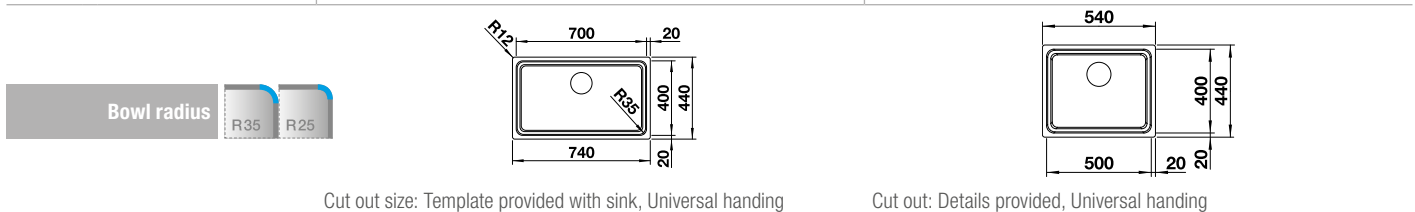

reddot award 2017 winner

cabinet size mm	800	600
BLANCO ETAGON-IF	700-IF	500-IF
Flat rim IF 		
satin polish	524 272	521 840
List price £	£ 678.00	£ 598.00
Bowl Depth	190mm	190mm

Scope of supply	InFino basket strainer without remote control 
-----------------	---