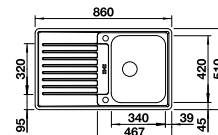

Scope of supply		InFino basket strainer with remote control
Cut out size: Template provided	Stainless steel colander, Waste fitting with space-saving pipe, 3½" InFino pop-up waste for the main bowl	Perforated stainless steel insert, Waste fitting with space-saving pipe, 3½" InFino pop-up waste for the main bowl
		Waste fitting with space-saving pipe, 3½" InFino pop-up waste