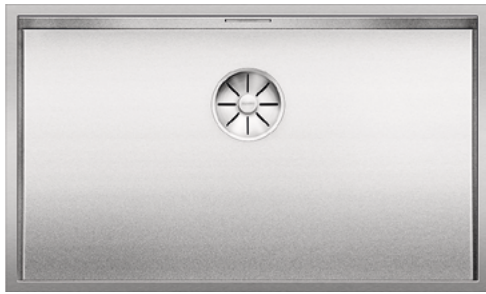

# BLANCO ZEROX-IF Durinox

Stainless steel

- Zero radius design with the striking rectangular bowl geometry
- Matt velvet look with a homogeneous surface structure and pleasantly warm to the touch
- Highly resistant to scratches
- With the covered C-overflow in Durinox
- InFino drain system – elegantly integrated and easy-care
- Easy to combine, matching accessory solutions