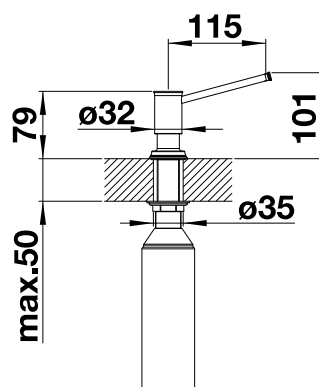

BLANCO LIVIA

- Modern design with optically contrasting decor elements
- System solution with matching remote control and mixer tap
- Available in various surface finishes
- Easy to fill from above

PVD			List price £
	satin gold	526698	£ 138.00
Metallic surface			List price £
	chrome	521291	£ 112.00
	manganese	521293	£ 188.00

Technical Drawing

Scope of supply

- Surface mounted soap dispensing pump
- Adjustable fittings for worktop up to 50mm
- 500ml soap bottle
- Ø 35mm tap hole required