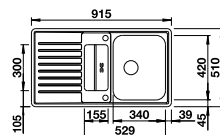

Scope of supply		InFino basket strainer with remote control
Cut out size: Template provided	Stainless steel colander, Waste fitting with space-saving pipe, 3½" InFino pop-up waste for the main bowl	Perforated stainless steel insert, Waste fitting with space-saving pipe, 3½" InFino pop-up waste for the main bowl
		Waste fitting with space-saving pipe, 3½" InFino pop-up waste