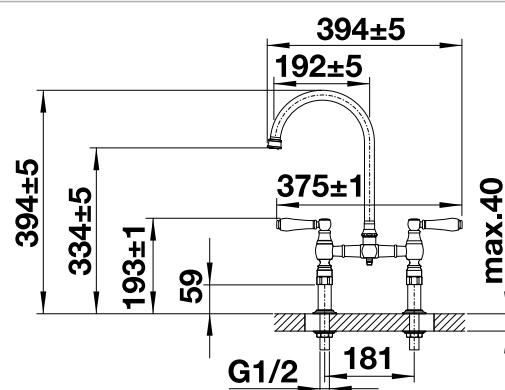

Technical Drawing

Scope of supply

- Twin lever mixer tap with swivel spout and bridge
- Two tap holes required
- Tap-hole centre max 231mm
- Swivel spout with 192mm reach
- Suitable for low pressure gravity and pressurised systems, max 5.0 bar, min 0.3 bar