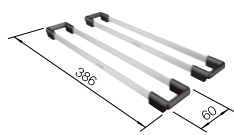

Suggested optional accessories

  240 424 Food board 230 700 £ 188.00	 187 367 Multifunctional colander 231 396 £ 162.00	 382 432 Wave drainer 230 734 £ 54.00

BLANCO UNIT with BLANCO ETAGON-IF

  BLANCO EVOL-S Pro Hot & Filter see page 140	 BLANCO FWD Max see page 208

Stainless steel bowls