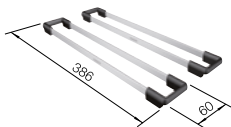

Scope of supply

InFino basket strainer  
without remote control

Technical Drawing

With ETAGON rails in stainless steel, waste fitting with space-saving pipe, 3/4" InFino basket strainer

- Pre-drilled holes for tapping or drilling
- Bowl Depth 220mm
- Cut out size: Template provided with sink
- Universal handing