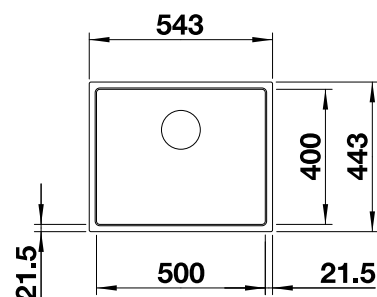

Bowl Depth 190mm

Cut out size: 532 x 432 x R10, Cut out information supplied with bowls.

Suggested optional accessories

Top-Rails

235 906
£ 112.00

Food board

230 700
£ 188.00

Multifunctional colander

227 689
£ 98.00

BLANCO UNIT with BLANCO SUBLINE 500-IF SteelFrame

BLANCO drink.hot TAMPERA

see page 142

BLANCO FWD Medium

see page 209