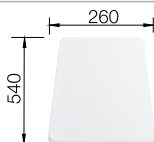

Chopping board

210 521
£ 88.00