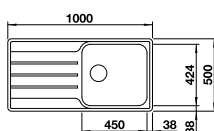

Cut out size: 980 x 480 x R15  
Universal handing

Cut out size: 840 x 480 x R15  
Universal handing