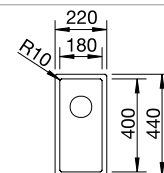

Cut out size: Template provided

Scope of supply	InFino basket strainer without remote control
Waste and overflow fitting with space-saving pipe, 3½" InFino basket strainer, fixing kit included	

Suggested optional accessories			BLANCO UNIT with BLANCO CLARON-U	
Chopping board	Multifunctional colander	Lay-on drainer	BLANCO drink.hot EVOL-S Pro	BLANCO FWD Max
225 333 £ 278.00	219 649 £ 188.00	223 067 £ 268.00	see page 140	see page 208