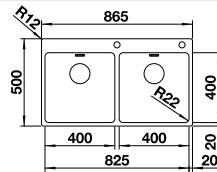

Cut out information supplied with bowls.
Cut out CNC files also available on www.blanco.co.uk for download
Universal handing