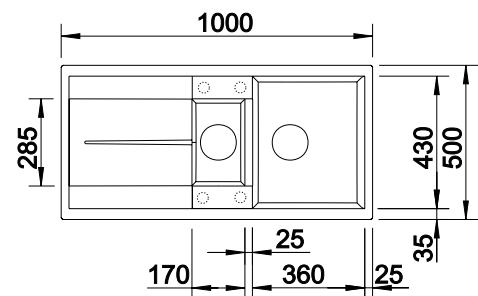

### Technical Drawing

○ Pre-drilled holes for tapping or drilling  
 Bowl Depth 190/145mm  
 Cut out size: 980 x 480 x R15, Universal handing