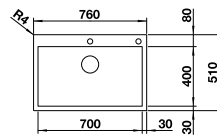

Scope of supply

InFino basket strainer with remote control

Waste and overflow fitting with space saving pipe, 3½" InFino basket strainer with PushControl drain remote control, fixing element set (sealing not included).

Installation note:

German warehouse stock, allow 10 working days.

Cut out information supplied with bowls.

Cut out CNC files also available on www.blanco.co.uk for download.