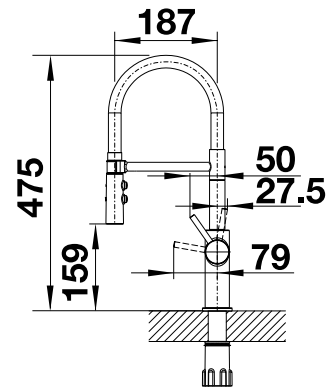

BLANCO CATRIS-S Flexo

- Classic lines flow into a semi-professional look and features
- Flexible black hose provides optimal range of motion
- Dual spray with integrated flow stop: easy switch from aerated stream to powerful rinse spray
- Precise magnetic holder ensures convenient hose docking
- Also available in Black Matt surface finish

Metallic surface				List price £
	chrome	High Pressure	525 791	£ 478.00
Special colours				List price £
	black matt	High Pressure	525 793	£ 538.00

Pull-out dual spray

Extendable spray

Technical Drawing

Scope of supply

- Single lever semi-professional mixer tap
- Ceramic disc control
- Black hose made of silicone
- 3/8" flexible connection pipes with a length of 450mm
- Patented jet regulator for markedly reduced scaling
- Requires high pressure supply only, min 1.0 bar
- Fit metal stabilising bracket if required, item No. 513383

Suggested soap dispenser

see page 204