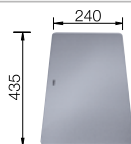

Chopping board

227 697
£ 108.00