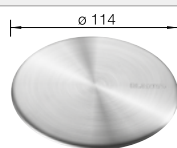

## Suggested optional accessories

Chopping board

217 611  
**£ 98.00**

Cover CapFlow

517 666  
**£ 46.00**