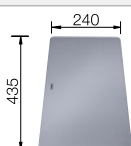

Chopping board

227697
£ 108.00