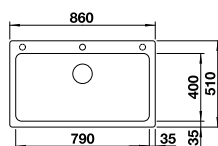

Cut out size: 840 x 490 x R15