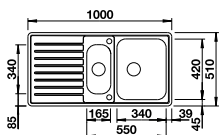

Scope of supply		InFino basket strainer with remote control
Cut out size: Template provided	Stainless steel colander, Waste fitting with space-saving pipe, 3½" InFino pop-up waste for the main bowl	Perforated stainless steel insert, Waste fitting with space-saving pipe, 3½" InFino pop-up waste for the main bowl
		Waste fitting with space-saving pipe, 3½" InFino pop-up waste