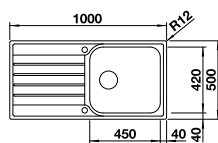

# BLANCO LIVIT XL S

Stainless steel

- Extra large and practical bowl size
- Classic design with large sweeping bowl shape
- Spacious drainer with linear runners

cabinet size mm	600	500
BLANCO LIVIT XL S	6 S	5 S
<b>Installation from above</b> 		
	reversible	reversible
 brushed finish	453 364	450 836
<b>List price £</b>	<b>£ 288.00</b>	<b>£ 248.00</b>
Bowl Depth	160mm	160mm