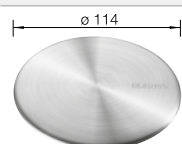

Suggested optional accessories

Cover CapFlow

517666
£ 46.00