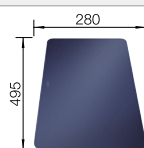

Suggested optional accessories

Chopping board

232846
£ 134.00