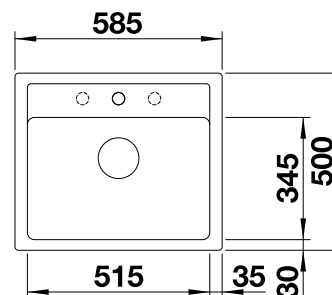

Technical Drawing

R20

○ Pre-drilled holes for tapping or drilling

Bowl Depth 190mm

Cut out size: 565 x 480 x R15, Universal handing, German warehouse stock, allow 10 working days.

Suggested optional accessories

217 611
£ 98.00

BLANCO UNIT with BLANCO LEGRA 6

see page 193

see page 210