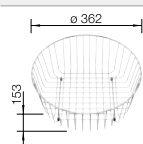

Suggested optional accessories

Crockery basket, RONDO

220 574
£ 48.00