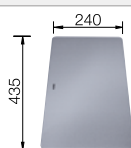

Cut out: 700 x 400 x R20, Universal handing

Suggested optional accessories

Food board

230 700

£ 188.00

Chopping board

227 697

£ 108.00