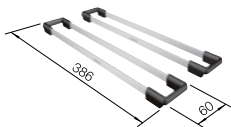

Scope of supply

InFino basket strainer  
without remote control

Technical Drawing

R20

With ETAGON rails in stainless steel, waste fitting with space-saving pipe, 3/4" InFino basket strainer

Bowl Depth 200mm