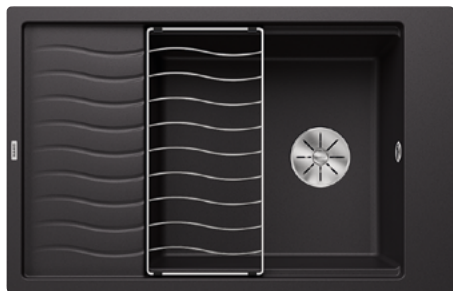

BLANCO ELON SILGRANIT

- Compact single-bowl sink for small kitchens
- Practical, comfortable XL bowl
- Clever extendable drainer thanks to the movable stainless steel grid
- Place the supplied wave grid over the bowl for a drip-dry area after washing crockery or rinsing vegetables
- Modern undulating design of sink and accessories match each other
- High-quality features with drain remote control, covered C-overflow and InFino drain system - elegantly integrated and easy-care
- Can be installed reversibly

cabinet size mm	600	450
BLANCO ELON S	XL 6 S	45 S
Installation from above		
	reversible	reversible
black	525 883	525 880
anthracite	524 844	524 824
rock grey	524 845	524 825
volcano grey	527 252	527 250
alumetallic	524 846	524 826
white	524 848	524 828
soft white	527 069	527 067
tartufo	524 851	524 831
coffee	524 853	524 833
List price £	£ 538.00	£ 428.00
Bowl Depth	190mm	190mm

Pre-drilled holes for tapping or drilling

Cut out: 760 x 480 x R15, Universal handing, German warehouse stock, please allow 10 working days

Cut out: 630 x 480 x R15, Universal handing, German warehouse stock, please allow 10 working days

Scope of supply

Stainless steel drainer grid, waste fitting with space-saving pipe, 3½" InFino basket strainer

InFino basket strainer without remote control

Suggested optional accessories

BLANCO UNIT with BLANCO ELON

see page 179

see page 209