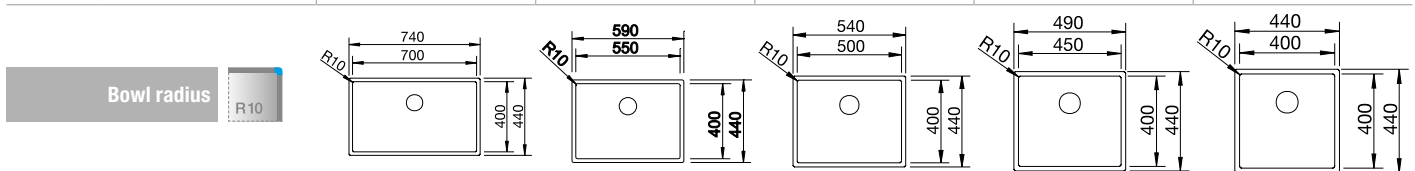

Scope of supply	InFino basket strainer without remote control				
Cut out size: Template provided Technical note: The undermount bowl edge is not closed at the corners.	Waste and overflow fitting with space-saving pipe, 3½" InFino basket strainer, fixing kit included	Waste and overflow fitting with space-saving pipe, 3½" InFino basket strainer, fixing kit included	Waste and overflow fitting with space-saving pipe, 3½" InFino basket strainer, fixing kit included	Waste and overflow fitting with space-saving pipe, 3½" InFino basket strainer, fixing kit included	Waste and overflow fitting with space-saving pipe, 3½" InFino basket strainer, fixing kit included

Suggested optional accessories			BLANCO UNIT with BLANCO CLARON-U	
 Food board 223 074 £ 268.00	 Multifunctional colander 219 649 £ 188.00	 Top-Rails 235 906 £ 112.00	 BLANCO drink.hot EVOL-S Pro see page 140	 BLANCO FWD Max see page 208

Stainless steel bowls