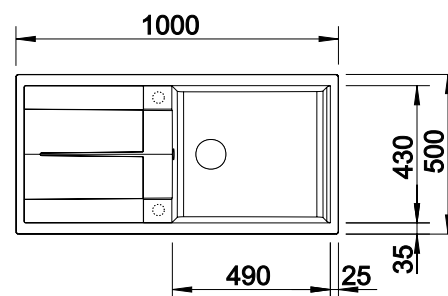

Technical Drawing

○ Pre-drilled holes for tapping or drilling

Bowl Depth 190mm

Cut out size: 980 x 480 x 15R

Universal handing

Suggested optional accessories

Chopping board

210521
£ 88.00

BLANCO UNIT with BLANCO METRA XL 6 S

BLANCO SONEA-S Flexo

see page 161

BLANCO FWD Medium

see page 209