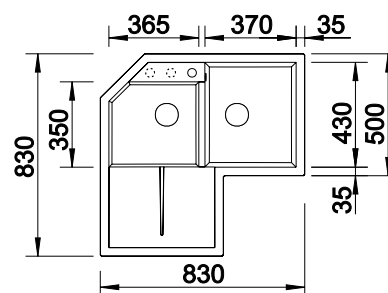

Technical Drawing

- Pre-drilled holes for tapping or drilling
- Bowl Depth 190/130mm
- Right hand bowl only, Cut out size: Template provided

Suggested optional accessories

Chopping board

210521
£ 88.00

BLANCO UNIT with BLANCO METRA 9 E

BLANCO SONEA-S Flexo

see page 161

BLANCO FWD Medium

see page 209