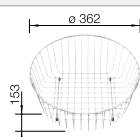

Crockery basket

220574
£ 48.00