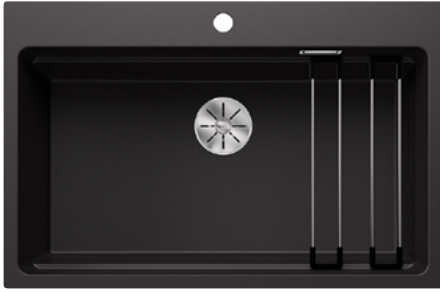

## SILGRANIT

SILGRANIT  
Bowls

- Generous staggered bowl with added functionality
- Integrated step creates an additional functional level
- Clever bowl concept with versatile ETAGON rails
- High-quality features with drain remote control, covered C-overflow and InFino drain system - elegantly integrated and easy-care
- The ETAGON family of sinks are available in Stainless steel, Silgranit and Ceramic material options
- ETAGON gives you a time-saving, space saving, creative hub at the heart of your kitchen