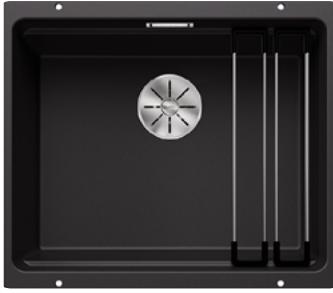

BLANCO ETAGON 500-U

SILGRANIT

- Generous staggered bowl with added functionality
- Integrated step creates an additional functional level
- Clever bowl concept with versatile ETAGON rails
- High-quality features with drain remote control, covered C-overflow and InFino drain system - elegantly integrated and easy-care
- The ETAGON family of sinks are available in Stainless steel, Silgranit and Ceramic material options
- ETAGON gives you a time-saving, space saving, creative hub at the heart of your kitchen

600 mm cabinet size

Undermount installation

		Scope of supply		List price £
	black	w/o pop-up waste, with accessories	525 887	£ 668.00
	anthracite	w/o pop-up waste, with accessories	522 227	£ 668.00
	rock grey	w/o pop-up waste, with accessories	522 228	£ 668.00
	volcano grey	w/o pop-up waste, with accessories	527 258	£ 668.00
	alumetallic	w/o pop-up waste, with accessories	522 229	£ 668.00
	white	w/o pop-up waste, with accessories	522 231	£ 668.00
	soft white	w/o pop-up waste, with accessories	527 075	£ 668.00
	tartufo	w/o pop-up waste, with accessories	522 234	£ 668.00
	coffee	w/o pop-up waste, with accessories	522 236	£ 668.00

Scope of supply

InFino basket strainer without remote control