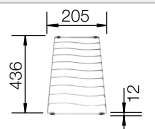

Stainless steel grid

InFino basket strainer without remote control

Suggested optional accessories

BLANCO UNIT with BLANCO ELON