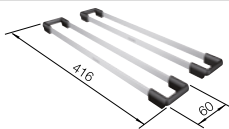

Suggested optional accessories

Top-Rails

235 906
£ 112.00