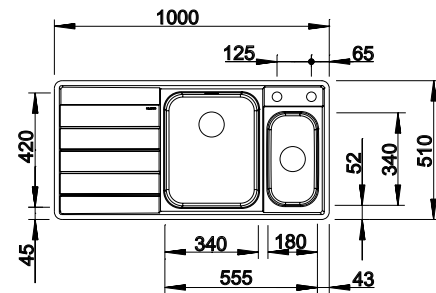

Bowl Depth 190/130mm

Cut out: 979 x 489 x R15, Please state hand of bowl

Stainless steel sinks

Suggested optional accessories

BLANCO UNIT with BLANCO AXIS III 6 S-IF

see page 140

see page 208