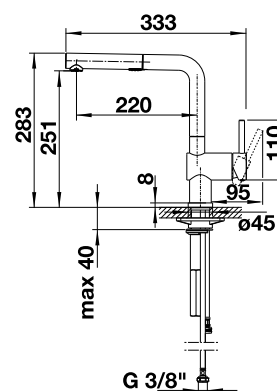

Technical Drawing

Scope of supply

- Spout can be swivelled by 140°
- Ø 35mm tap hole required
- With ceramic disc cartridge
- Metal-sheathed spray hose
- 3/8" flexible connector pipes, 450mm long
- Requires balanced high pressure supply only, min 1.0 bar
- Fit stabilising metal bracket if required, item No. 513383

Mixer taps

Suggested optional accessories

Hose protection tidy

511920
£ 36.00

Suggested soap dispenser

BLANCO LATO Soap dispenser

see page 204