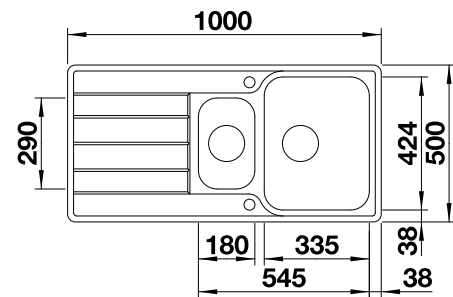

### Technical Drawing

Bowl Depth 205/145mm  
Cut out: 980 x 480 x R15  
Universal handing

Stainless steel  
sinks