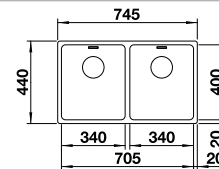

Cut out size: 705 x 400 x R22
Universal handing

Scope of supply	InFino basket strainer without remote control

Waste and overflow fitting with space-saving pipe, 3½" InFino basket strainer, fixing kit included