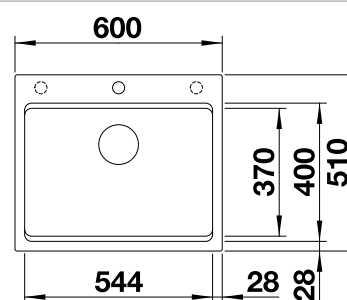

### Technical Drawing

○ Pre-drilled holes for tapping or drilling  
Bowl Depth 220mm  
Cut out size: Template provided with sink, Universal handing

With ETAGON rails in stainless steel, waste fitting with space-saving pipe, 3/2" InFino basket strainer