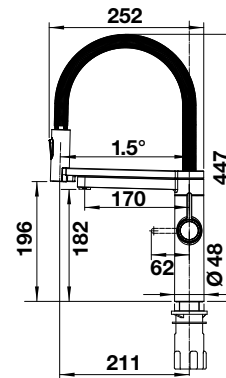

Technical Drawing

Scope of supply

System:

1. Top-quality high-pressure titanium boiler (extremely corrosion-resistant, fully tasteless)
   - 4 Litres capacity titanium boiler
   - Dispenses 100°C boiling temperature:
   - Energy efficient (approx. 16W consumption in standby mode)
   - Power outlet: 230 VAC, 50/60 Hz.
   - Nominal power: 2200 W
   - Safety group incl. drain system pipe connection
   - High-end water filtering system by BWT, incl. filter head and multi-stage filter cartridge
   - Control box with integrated display to show remaining filter capacity
2. Tap:
3. Semi-professional tap
   - Ceramic disc control
   - Various flexible connection hoses and connection bends for particularly easy and safe assembly
   - Patented jet regulator for markedly reduced scaling
   - Requires high pressure supply only, min 1.2 bar
   - Fit metal stabilising bracket if required, item No. 513383

Suggested optional accessories

Suggested soap dispenser

see page 204

Suggested waste management

see page 208