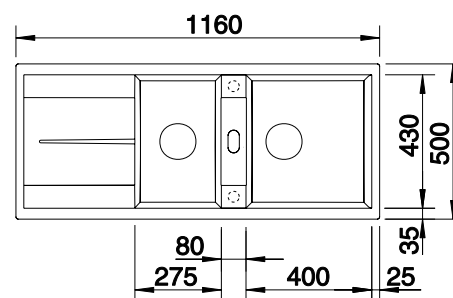

### Technical Drawing

○ Pre-drilled holes for tapping or drilling  
 Bowl Depth 190/190mm  
 Cut out size: 1140 x 480 x R15, Universal handing