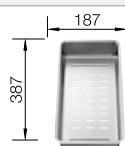

Multifunctional colander

231 396
£ 162.00