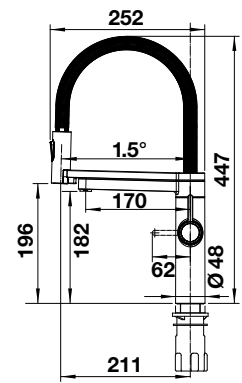

Technical Drawing

Scope of supply

1. Systems:
2. High-end water filtering system by BWT, incl. filter head and multi-stage filter cartridge
   - Control box with integrated display to show remaining filter capacity
3. Tap:
4. 360° swivel spout for mixed water
   - Separate 180° swivel spout for refined water
   - Ø 35mm tap hole required
   - Ceramic disc control
   - Various flexible connection hoses and connection bends for particularly easy and safe assembly
   - Patented jet regulator for markedly reduced scaling
   - Requires high pressure supply only, min 1.0 bar
   - Fit metal stabilising bracket if required, item No. 513383

Suggested optional accessories

Suggested soap dispenser

Suggested waste management