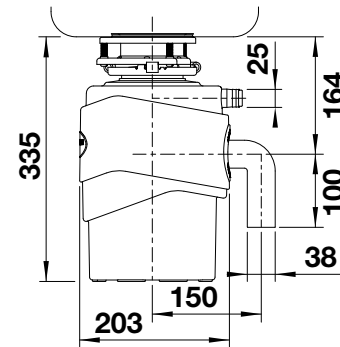

## Technical Drawing

3½" sink outlet required Product weight Non-detachable 90cm power cord Reset-button of the FWD (note accessibility)