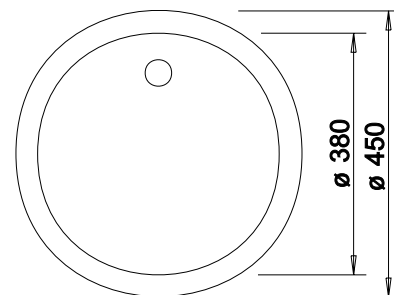

Technical Drawing

Bowl Depth 165mm

Cut out size: Diameter 430mm,

German warehouse stock, please allow 10 working days

Suggested optional accessories

Crockery basket, RONDO

220 574
£ 48.00

Chopping board, Beech wood

218 421
£ 74.00

BLANCO UNIT with BLANCORONDO

BLANCO MAX II

see page 184

BLANCO FWD Lite

see page 210