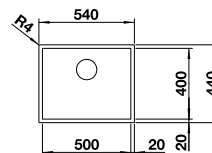

Stainless steel bowls

cabinet size mm	800	600
BLANCO ZEROX-U Dark Steel	700-U Dark Steel	500-U Dark Steel
<b>Undermount installation</b> 		
 Dark Steel	526 244	526 243
<b>List price £</b>	<b>£ 948.00</b>	<b>£ 798.00</b>
Bowl Depth	185mm	175mm