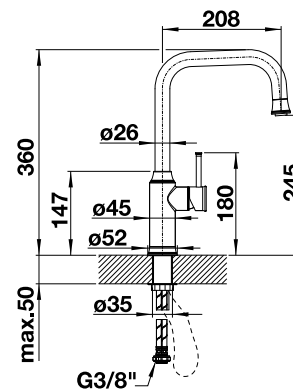

Technical Drawing

Scope of supply

- Spout can be swivelled by 190°
- Ø 35mm tap hole required
- With ceramic disc cartridge
- Textile covered spray hose
- 3/8" flexible connector pipes, 450mm long
- Requires balanced high pressure supply only, min 2.0 bar
- Fit metal stabilising bracket if required, item No. 513383

Mixer taps

Suggested optional accessories

Hose protection tidy

511920
£ 36.00

Suggested soap dispenser

BLANCO LIVIA Soap dispenser
see page 203

Suggested remote control

LIVIA Pop-up strainer control,
Chrome
see page 234