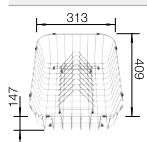

List price £
Crockery basket and stack	454 707	£ 78.00