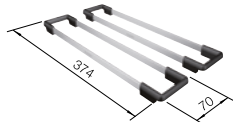

Scope of supply

InFino basket strainer without remote control