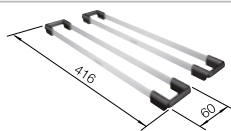

Suggested optional accessories

Top-Rails

235906
£ 112.00