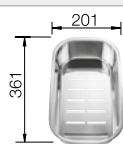

Suggested optional accessories

Multifunctional colander

224787

£ 108.00