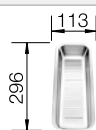

Multifunctional colander

Movable glass cutting board, perforated stainless steel insert, waste fitting with space-saving pipe, 3½" InFino basket strainer and 1½" InFino non-sealing basket strainer, pop-up waste for main bowl