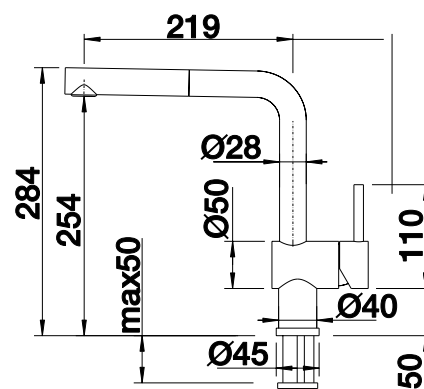

Technical Drawing

Scope of supply

- Single-lever mixer tap
- Spout can be swivelled by 140°
- Ø 35mm tap hole required
- With ceramic disc cartridge
- Metal-sheathed spray hose
- Requires balanced high pressure supply only, min 1.0 bar
- Flexible connector pipes, 450mm long and 3/8" nut for particularly easy installation
- Patented jet regulator for markedly reduced scaling
- Fit metal stabilising bracket if required, item No. 513383

Suggested optional accessories

Hose protection tidy

511920
£ 36.00

Suggested soap dispenser

BLANCO LATO Soap dispenser

see page 204