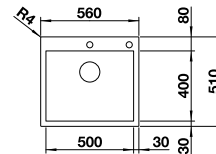

Scope of supply

InFino basket strainer with remote control

Waste and overflow fitting with space saving pipe, 3½" InFino basket strainer with PushControl drain remote control, fixing element set (sealing not included).

Installation note:

German warehouse stock, allow 10 working days.

Cut out information supplied with bowls.

Cut out CNC files also available on www.blanco.co.uk for download.