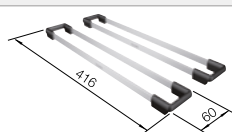

Suggested optional accessories

Top-Rails

235 906
£ 112.00