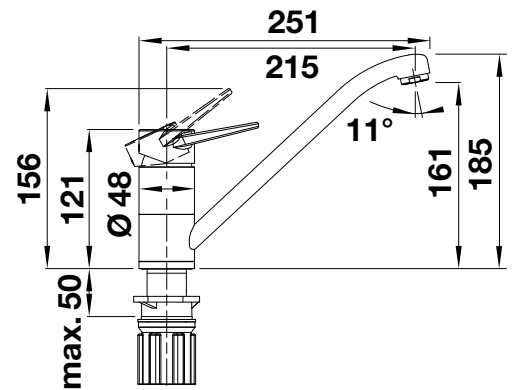

Technical Drawing

Scope of supply

- Single top lever monobloc mixer tap
- WRAS approved fitting
- Extra long reach spout
- Ceramic disc control
- Suitable for low pressure gravity and pressure systems max 5.0 bar, min 0.3 bar

Suggested soap dispenser

see page 204