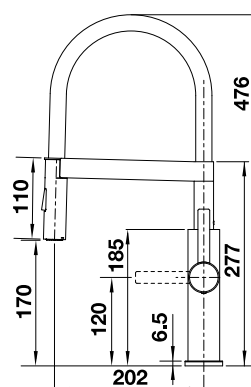

Technical Drawing

Scope of supply

- 360° swivel spout for greater reach
- Ø 35mm tap hole required
- With ceramic disc cartridge
- Requires balanced high pressure supply only, minimum 1.0 bar
- Black hose made of silicone
- 3/8" flexible connector pipes 700mm long for particularly easy and safe installation
- Fit metal stabilising bracket if required. Item number 513383