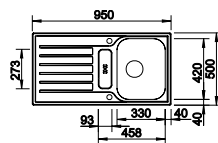

Scope of supply	Without drain remote control
With 3½" basket strainer waste Installation note: Cut out size: 933 x 483 x R15, Universal handing	

Stainless steel sinks

Suggested optional accessories	BLANCO UNIT with BLANCO LANTOS 5 S-IF	
	  BLANCO LAX see page 185	 BLANCO FWD Medium see page 209