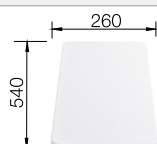

Suggested optional accessories

Chopping board

210521
£ 88.00