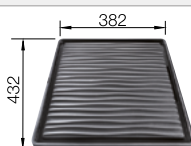

Wave drainer

230 734

£ 54.00