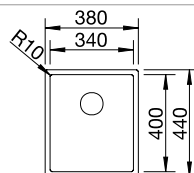

Cut out size: Template provided
Technical note: The undermount bowl edge is not closed at the corners.