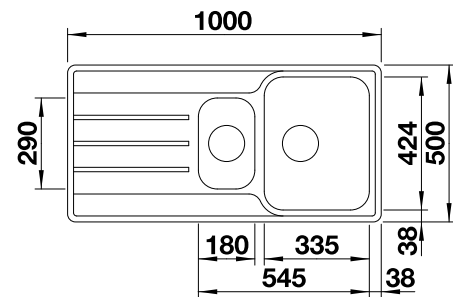

### Technical Drawing

Bowl Depth 205/145mm  
Cut out size: 980 x 480 x R15  
Universal handing

Stainless steel sinks