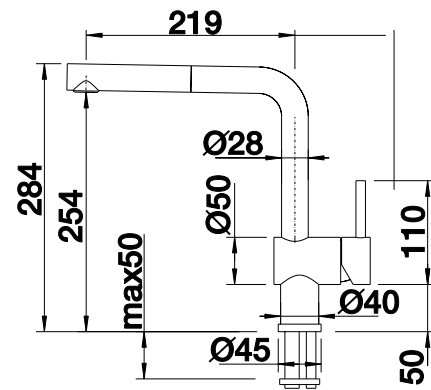

Technical Drawing

Scope of supply

- Single lever mixer tap with pull-out spray hose
- Spout can be swivelled by 140°
- Ø 35mm tap hole required
- Ceramic disc cartridge
- 3/8" flexible connector pipes, 450mm long for particularly easy installation
- Requires balanced high pressure supply only, min 1.0 bar
- Fit metal stabilising bracket if required, item No. 513383

Mixer taps

Suggested optional accessories

Hose protection tidy

511 920
£ 36.00

Suggested soap dispenser

BLANCO LATO Soap dispenser

see page 204