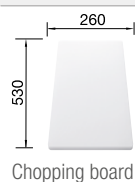

Suggested optional accessories