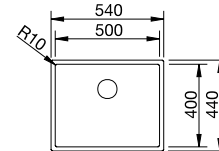

Cut out information supplied with bowls.
Cut out CNC files also available on www.blanco.co.uk for download.
Technical note: The undermount bowl edge is not closed at the corners.

Scope of supply	InFino basket strainer without remote control
Waste and overflow fitting with space-saving pipe, 3½" InFino basket strainer, fixing kit included, German warehouse stock, allow 10 working days	Waste and overflow fitting with space-saving pipe, 3½" InFino basket strainer, fixing kit included

Suggested optional accessories			BLANCO UNIT with BLANCO CLARON-U Durinox	
 Food board 223 074 £ 268.00	 Lay-on drainer 223 067 £ 268.00	 Multifunctional wire basket 223 297 £ 98.00	 BLANCO EVOL-S Pro Hot & Filter see page 140	 BLANCO FWD Max see page 208

Stainless steel bowls