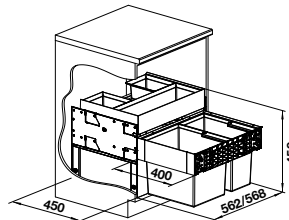

Scope of supply

49 litre capacity
Painted steel frame with pull out unit
Template provided

Installation note

- Installation height 458mm (inserted universal boxes are movable in case to avoid the drain pipe), installation depth 400mm, required inside dimension of cabinet 450mm.
- Door fronts must not have hinges or holes. Take position of handle into account.
- Can also be installed in cabinets with panelled doors with 40mm frame.
- Consider the installation height of the waste system, installation depth of the sink and the resultant minimum measure of the cabinet right from the planning.

Suggested optional accessories

BLANCO MOVEX foot control

519 357
£ 34.00