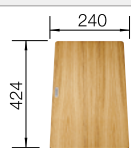

Food board

230 700

£ 188.00