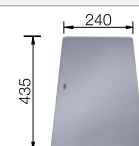

Chopping board

227 697
£ 108.00