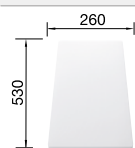

Suggested optional accessories

Chopping board

217 611
£ 98.00