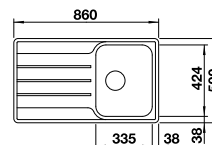

Cut out size: 980 x 480 x R15  
Universal handing

Cut out size: 840 x 480 x R15  
Universal handing