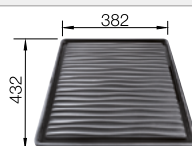

Wave drainer

230734
£ 54.00

BLANCO UNIT with BLANCO ETAGON-IF/A

see page 140

see page 208