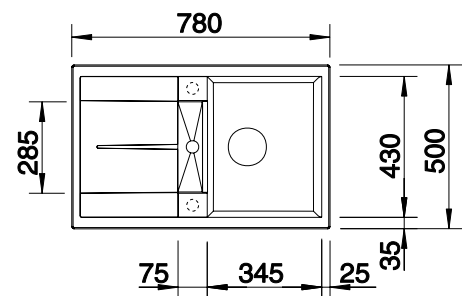

Technical Drawing

○ Pre-drilled holes for tapping or drilling

Bowl Depth 190/25mm

Cut out size: 760 x 480 x R15, Universal handing, German warehouse stock, allow 10 working days.

Suggested optional accessories

210521

£ 88.00

BLANCO UNIT with BLANCO METRA 45 S

see page 185

see page 209