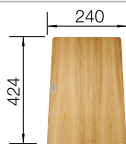

Food board

230700
£ 188.00