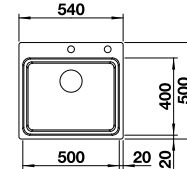

Scope of supply	InFino basket strainer with remote control

With ETAGON rails in stainless steel, waste fitting with space-saving pipe, 3 1/2" InFino basket strainer
Cut out size: Template provided with sink, Universal handing