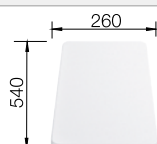

Suggested optional accessories

Chopping board

210521
£ 88.00