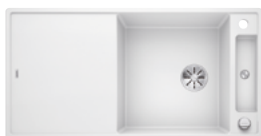

BEAUTIFUL COLOURS.

Discover SILGRANIT®'s beautiful colour palette.

Silgranit's beautiful, smooth surface is available in a range of design-oriented non-fading colours. Colour is such an important part of our lives, especially within our homes. It is a fundamental aspect of interior design, and we use colour as a form of creative expression. It has the power to uplift, energize, soothe and awaken.

Be inspired and create kitchens with a spectrum of Silgranit shades available in our bowls, sinks and mixer taps portfolio.

SILGRANIT Sinks

white

Make a stylish statement in the kitchen.

Coordinating the colours of the mixer tap and the sink makes each BLANCO UNIT unique. Silgranit-look mixer taps can be combined with Silgranit sinks in colour-coordinated match. Satin gold and black matt mixer taps set particularly harmonious accents, giving the kitchen a special flair with the BLANCO UNIT at its heart.