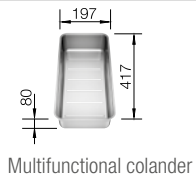

Suggested optional accessories **BLANCO UNIT with BLANCO SUPRA-U**

227 692
£ 88.00

227 697
£ 108.00