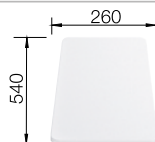

Chopping board

210 521
£ 88.00