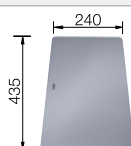

Chopping board

227699
£ 112.00