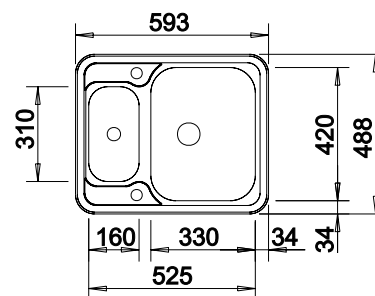

### Technical Drawing

Bowl Depth 160/130mm

Cut out size: 581 x 476 x R15, Universal handing

Stainless steel  
bowls