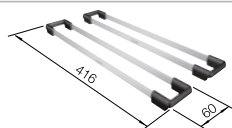

Suggested optional accessories

Top-Rails

235 906
£ 112.00