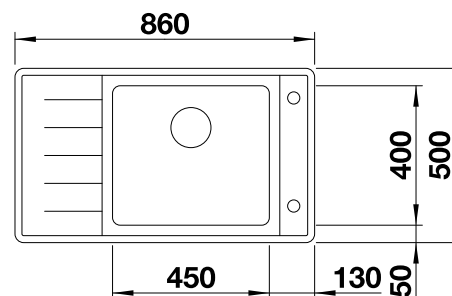

Bowl Depth 215mm

Cut out: 836 x 476 x R15, Please state hand of bowl

Stainless steel sinks

Suggested optional accessories

232846
£ 134.00

235906
£ 112.00

BLANCO UNIT with BLANCO ANDANO XL 6 S-IF Compact

see page 142

see page 209