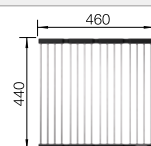

Foldable Grid

238 483
£ 104.00