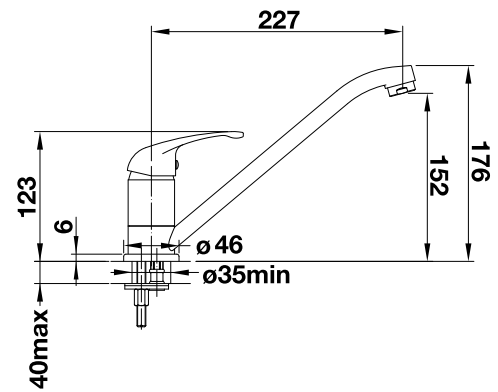

Technical Drawing

Scope of supply

- Single top lever monobloc mixer tap
- Ceramic disc control
- WRAS approved fitting
- ½" flexible connector pipes, 350mm long for easy installation
- Suitable for low pressure gravity and pressure systems, min 0.3 bar
- Fit metal stabilising bracket if required, item No. 513383