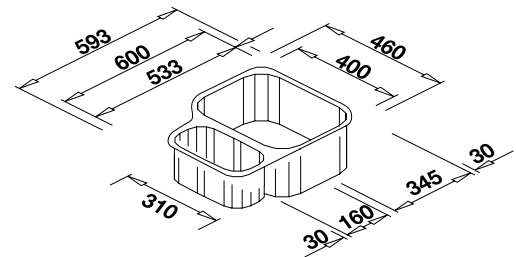

Technical Drawing

Bowl Depth 170/130mm

Corner radius: 60mm

Cut out information supplied with bowls.

Cut out CNC files also available on www.blanco.co.uk for download.

Cut out size: 532 x 432 x R10,

Please state hand of bowl

Suggested optional accessories

BLANCO UNIT with BLANCO SUPREME 533-U

see page 178

see page 209