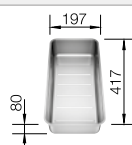

Multifunctional colander

Multifunctional bowl, Waste and overflow fitting with space-saving pipe, 3½" basket strainer with remote pop-up control, fixing kit (to be sealed on site)