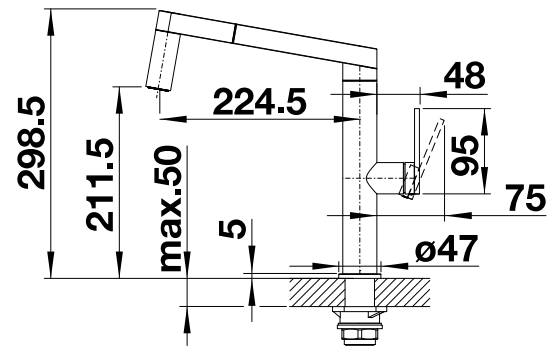

Technical Drawing

Flowrate 7.2 l

Scope of supply

- Single lever monobloc mixer tap
- Pull-out metal tap head on a flexi-hose
- Ceramic disc control
- Metal-sheathed spray hose
- 3/8" flexible connection pipes with a length of 560mm for particularly easy installation
- Patented jet regulator for markedly reduced scaling
- Requires balanced high pressure supply only, min 1.0 bar
- Fit metal tap stabilising bracket if required, item No. 450775

Suggested optional accessories

Hose protection tidy

511920
£ 36.00