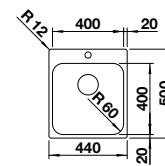

Universal handing. Single hole for tap, not compatible with pop up waste

Cut out size: 430 x 490 x R60

Universal handing. Single hole for tap, not compatible with pop up waste

<b>Scope of supply</b>	<b>Without drain remote control</b>
------------------------	-------------------------------------