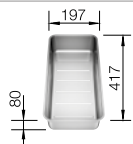

Multifunctional colander, Stainless Steel

Multifunctional bowl, Waste and overflow fitting with space-saving pipe, 3½" basket strainer with remote pop-up control, fixing kit (to be sealed on site)