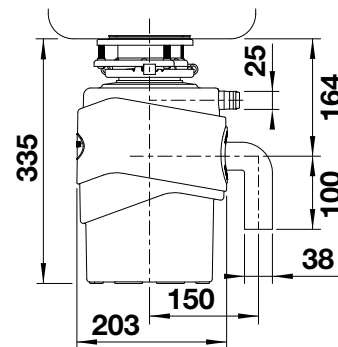

## Technical Drawing

3/2" sink outlet required Product weight: 10.6kg Non-detachable 90cm power cord Reset-button on bottom of the FWD (note accessibility)