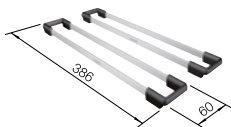

BLANCO ETAGON-IF/A

Stainless steel

- Generous staggered bowl with added functionality
- Integrated step creates an additional functional level
- Clever bowl concept with versatile ETAGON rails
- High-quality features with drain remote control, covered C-overflow and InFino drain system - elegantly integrated and easy-care
- Available in three different installation versions: for under mount installation, IF flat rim for installation from above, IF/A-version with integrated tap ledge
- The ETAGON family of sinks are available in stainless steel, Silgranit and Ceramic material options
- ETAGON gives you a time-saving, space saving, creative hub at the heart of your kitchen

cabinet size mm	800	600
BLANCO ETAGON-IF/A	700-IF/A	500-IF/A
Flat rim IF		
satin polish	524274	521748
List price £	£ 768.00	£ 698.00
Bowl Depth	190mm	190mm

Scope of supply	InFino basket strainer with remote control

With ETAGON rails in stainless steel, waste fitting with space-saving pipe, 3 1/2" InFino basket strainer
Cut out size: Template provided with sink, Universal handing

Suggested optional accessories

239449
£ 78.00

231396
£ 162.00

230734
£ 54.00

BLANCO UNIT with BLANCO ETAGON-IF/A

see page 140

see page 208