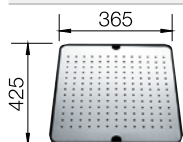

- When placed on the worktop, the draining tray can replace a fixed drainer
- Provides enough room for drip-drying items
- Made of high-quality plastic with a Stainless steel insert
- Ideal when combined with a single or double bowl

		List price £
Draining tray	513 485	£ 114.00