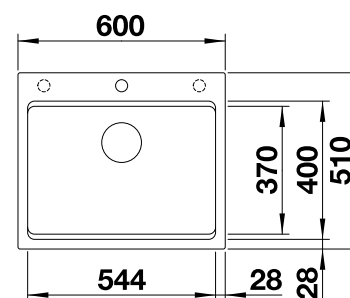

### Technical Drawing

- Pre-drilled holes for tapping or drilling
- Bowl Depth 220mm
- Cut out size: Template provided with sink
- Universal handing