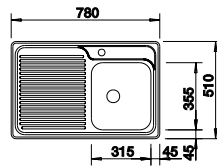

# BLANCO CLASSIC 40 S

Stainless steel

- Maximum convenience in a minimum of space
- Timeless design in stainless steel
- With 3½" stainless steel basket strainer

cabinet size mm	400	400
BLANCO CLASSIC 40 S		
Installation from above 		
	Bowl right	Bowl left
 satin polish	511 124	511 125
List price £	<b>£ 378.00</b>	<b>£ 378.00</b>
Bowl Depth	195mm	195mm