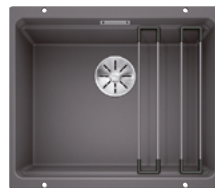

BEAUTIFUL COLOURS.

SILGRANIT
Bowls

Discover SILGRANIT®'s beautiful colour palette.

Silgranit's beautiful, smooth surface is available in a range of design-oriented colours that won't fade. Colour is such an important part of our lives, especially within our homes. It is a fundamental aspect of interior design, and we use colour as a form of creative expression. It has the power to uplift, energise, soothe and awaken.

Be inspired and create kitchens with a spectrum of Silgranit shades, available in our bowls, sinks and mixer taps portfolio.

rock grey

Make a stylish statement in the kitchen.

Coordinating the colours of the mixer tap and the sink makes each BLANCO UNIT unique. Silgranit-look mixer taps can be combined with Silgranit sinks in colour-coordinated match. Satin gold and black matt mixer taps set particularly harmonious accents, giving the kitchen a special flair with the BLANCO UNIT at its heart.