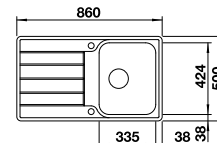

Cut out: 840 x 480 x R15
Universal handing

Scope of supply	InFino basket strainer with remote control
waste kit with space-saving pipe, 1 x 3½" InFino basket strainer with drain remote control (PushControl)	

Stainless steel
sinks

Suggested optional accessories	BLANCO UNIT with BLANCO CLASSIMO S-IF	
	BLANCO JANDORA Twin see page 183	BLANCO FWD Medium see page 209