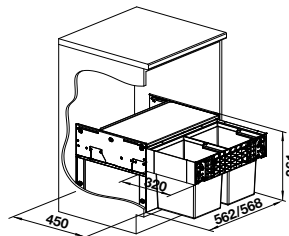

Scope of supply	

34 litre total capacity (2 x 17l bins)
Painted steel frame & lid with pull-out system for front attachment
Template provided - do not use with hinge door

Installation note	

- Installation height 361mm, installation depth 320mm, necessary inside cabinet dimensions for pull-out rails 450mm, cabinet side wall thickness 16mm or 19mm
- Door fronts must not have hinges or holes. Take position of handle into account.
- Can also be installed in cabinets with panelled doors with 40mm frame.
- Consider the installation height of the waste system, installation depth of the sink and the resultant minimum measure of the cabinet right from the planning.

Suggested optional accessories	

BLANCO MOVEX foot control

519 357
£ 34.00