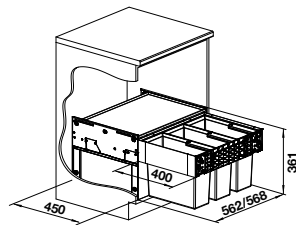

- Modern, harmonious and functional design
- Integrated construction prevents dirt
- All parts are easy to clean
- High quality system cover that can simply be pulled out
- Unbeatably quick and easy to install
- Functionally designed bins with integrated handles
- Optional: BLANCO MOVEX foot control for pull-out cabinet doors

reddot winner 2021

cabinet size mm	600	600
BLANCO SELECT II	60/3	60/2
	526 204	526 203
List price £	£ 328.00	£ 318.00

Capacity bins	45 l	49 l