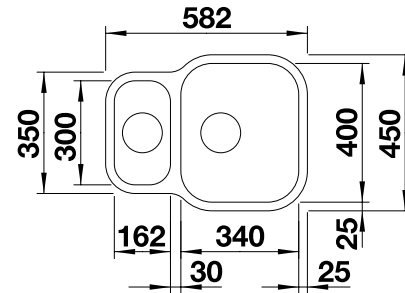

Technical Drawing

Bowl Depth 180/130mm

Cut out information supplied with bowls.

Cut out CNC files also available on www.blanco.co.uk for download.

Universal handing

Stainless steel bowls

Suggested optional accessories

BLANCO UNIT with BLANCO ESSENTIAL 530-U

see page 192

see page 210