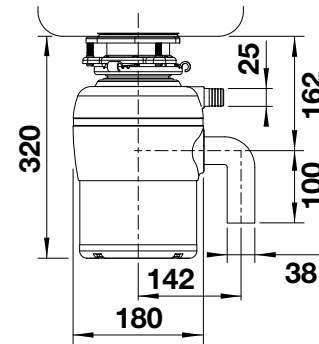

## Technical Drawing

3½" sink outlet required Product weight: 7.4kg Non-detachable  
90cm power cord Reset-button on bottom of the FWD (note accessibility)