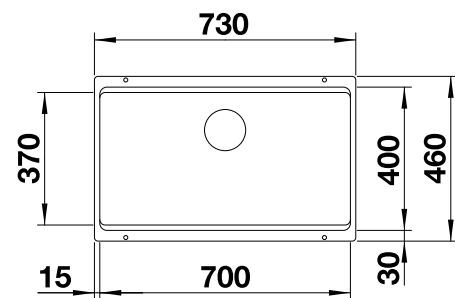

Bowl Depth 200mm

Cut out: 700 x 400 x R20, Universal handing

Suggested optional accessories

Food board

230 700

£ 188.00

Chopping board

227 697

£ 108.00

Multifunctional colander

227 689

£ 98.00

BLANCO UNIT with BLANCO ETAGON 700-U

BLANCO EVOL-S Pro Hot & Filter

see page 140

BLANCO FWD Max

see page 208