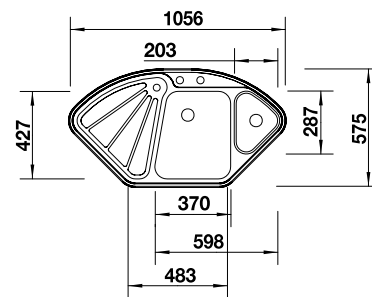

Bowl Depth 185/130mm

Cut out size: Template provided, Right hand bowl only, Minimum worktop depth straight run 650mm, Base cabinet for corner installation minimum 70cm wide. Suitable for corner installation. Cut-out by template.

Stainless steel
sinks

Suggested optional accessories

BLANCO UNIT with BLANCODELTA-IF

see page 161

see page 209