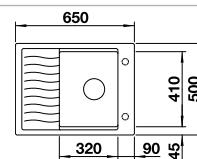

Cut out: 630 x 480 x R15, Universal handing, German warehouse stock, please allow 10 working days

Scope of supply

Stainless steel drainer grid, waste fitting with space-saving pipe, 3½" InFino basket strainer