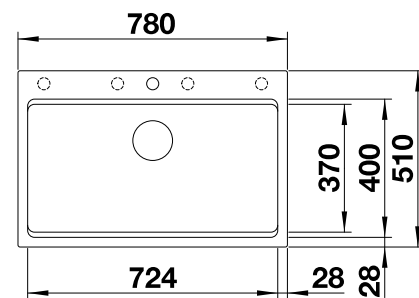

With ETAGON rails in stainless steel, waste fitting with space-saving pipe, 3/4" InFino basket strainer

- Pre-drilled holes for tapping or drilling
- Bowl Depth 220mm
- Cut out size: Template provided with sink
- Universal handing

Suggested optional accessories

Food board

230 700
£ 188.00

Wave drainer

230 734
£ 54.00

BLANCO UNIT with BLANCO ETAGON 8

BLANCO EVOL-S Pro Hot & Filter

see page 140

BLANCO FWD Max

see page 208