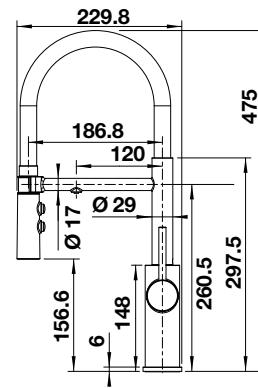

Technical Drawing

Scope of supply

Mixer tap:

1. 360° swivel spout for greater reach
   - Ø 35mm tap hole required
   - Black hose made of silicone
   - 3/8" flexible connection pipes with a length of 700mm
   - Patented jet regulator for markedly reduced scaling
   - Requires balanced high pressure supply only, min 1.0 bar
2. Filter system not included

Suggested optional accessories

527 453
£ 348.00

NEW

Suggested soap dispenser

see page 204