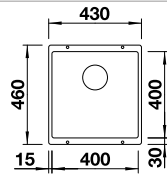

Cut out size: 400 x 400 x R10
Cut out information supplied with bowls.