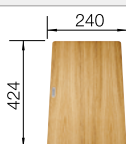

Food board

230 700
£ 188.00