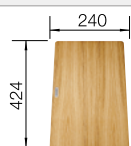

Suggested optional accessories

Food board

230700
£ 188.00