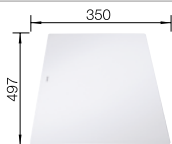

Technical Drawing

Chopping board