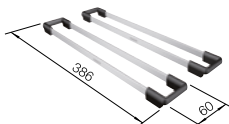

Technical Drawing

R20

With ETAGON rails in stainless steel, waste fitting with space-saving pipe, 3/4" InFino basket strainer

Bowl Depth 200mm
Cut out radius: 20mm
Universal handing