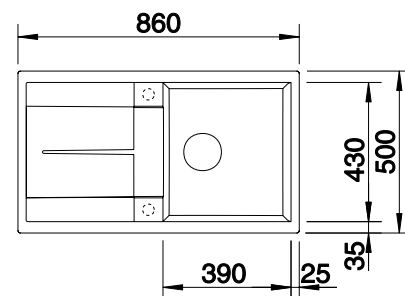

Technical Drawing

○ Pre-drilled holes for tapping or drilling
Bowl Depth 190mm
Bowl depth 190mm, Cut out size: 840 x 480 x R15, Universal handing

Suggested optional accessories

Chopping board

210521
£ 88.00

BLANCO UNIT with BLANCO METRA 5 S

BLANCO LANORA Twin

see page 181

BLANCO FWD Medium

see page 209