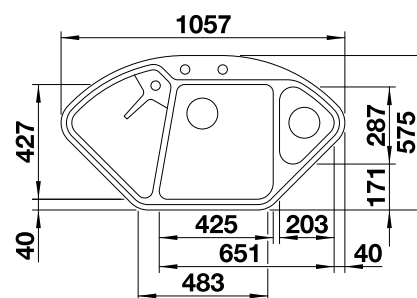

Bowl Depth 185/130mm

In order to make the most of these sinks, we recommend BLANCO kitchen mixer taps with a pull-out spray. German warehouse stock, please allow 10 working days

Suggested optional accessories

223 297
£ 98.00

BLANCO UNIT with BLANCODELTA II

see page 140

see page 208