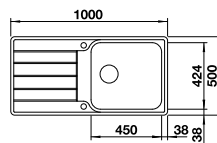

Cut out: 980 x 480 x R15
Universal handing