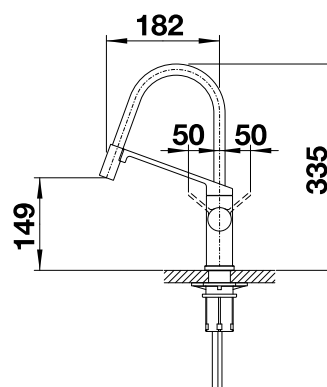

## Scope of supply

- Exchangeable hose cover in four vivid colours kiwi, orange, lemon and lava grey (pre-installed)
- Ceramic disc control
- $\frac{3}{8}$ " flexible connector pipes, 450mm long for particularly easy installation
- Requires balanced high pressure supply only, min 1.0 bar
- Fit metal stabilising bracket if required, item No. 513383