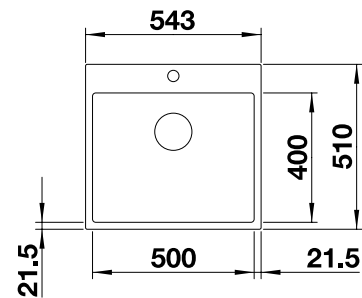

Technical Drawing

Waste fitting with space-saving pipe, 3½" InFino basket strainer

Bowl Depth 190mm

Cut out size: 532 x 499 x R10, Universal handing

Suggested optional accessories

Top-Rails

235 906
£ 112.00

Food board

230 700
£ 188.00

Multifunctional colander

227 689
£ 98.00

BLANCO UNIT with BLANCO SUBLINE 500-IF/A SteelFrame

BLANCO drink.hot TAMPERA

see page 142

BLANCO FWD Medium

see page 209