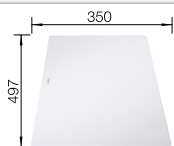

Technical Drawing

Chopping board