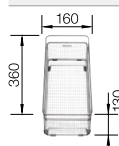

- A practical complement for both bowls and sinks
- Particularly suitable for washing fruit or vegetables
- Appropriate for bowls and sinks with interior length of 400mm (front to back)
- Made of high-quality, easy-care Stainless steel

		List price £
Multifunctional wire basket	223 297	£ 98.00