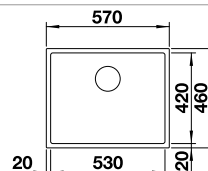

cabinet size mm	<b>600</b>
<b>BLANCO CLARON XL 60-U Steamer Plus</b>	
<b>Undermount installation</b> 	
 satin polish	521 596
<b>List price £</b>	<b>£ 688.00</b>
Bowl Depth	190mm

<b>Scope of supply</b>	<b>InFino basket strainer without remote control</b> 
------------------------	--