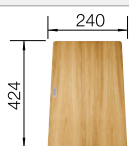

With ETAGON rails in stainless steel, waste fitting with space-saving pipe, 3/4" InFino basket strainer

- Pre-drilled holes for tapping or drilling
- Bowl Depth 220mm
- Cut out size: Template provided with sink
- Universal handing

Suggested optional accessories

Food board

230 700
£ 188.00