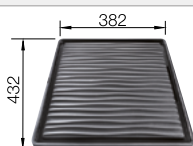

Wave drainer

230 734
£ 54.00