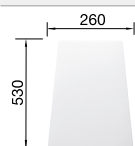

Suggested optional accessories

Chopping board

217 611
£ 98.00