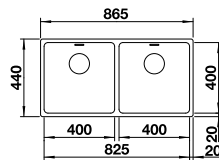

Cut out size: 825 x 400 x R22
Universal handing