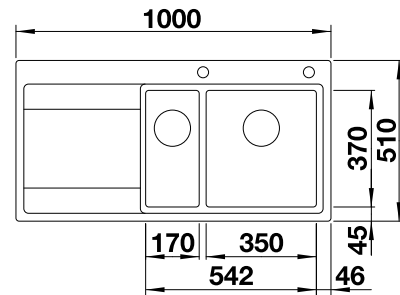

Bowl Depth 195/135mm

Cut out size: Template provided, Please state hand of bowl

Stainless steel sinks

Suggested optional accessories **BLANCO UNIT with BLANCO DIVON II 6 S-IF**

230 970

£ 198.00

238 483

£ 104.00

see page 140

see page 208