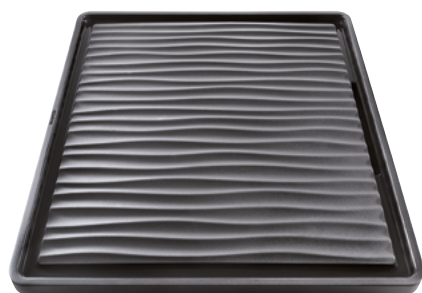

Wave drainer

- Attractive drainer with wave-look design
- High level of functionality resulting from the draining effect and the safe support for dishes
- Complements undermount bowls and bowls with the IF low-profile rim
- Tough, high-quality black plastic

			List price £
	Wave drainer	230 734	£ 54.00