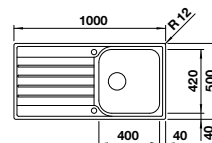

# BLANCO LIVIT XL S

Stainless steel

- Extra large and practical bowl size
- Classic design with large sweeping bowl shape
- Spacious drainer with linear runners

cabinet size mm	600	500
BLANCO LIVIT XL S	6 S	5 S
<b>Installation from above</b> 		
	reversible	reversible
 brushed finish	453 364	450 836
<b>List price £</b>	<b>£ 288.00</b>	<b>£ 248.00</b>
Bowl Depth	160mm	160mm