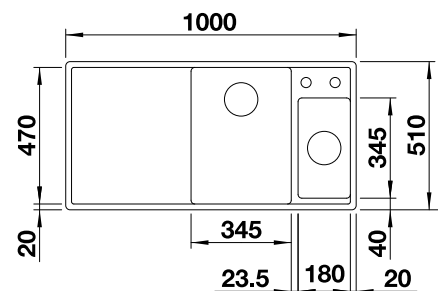

Bowl Depth 190/145mm

Cut out: 980 x 490 x R15, Please specify hand of bowl, German warehouse stock, please allow 10 working days

Suggested optional accessories

234051
£ 258.00

BLANCO UNIT with BLANCO AXIA III 6 S

see page 140

see page 208