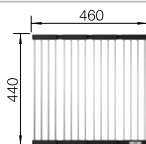

Stainless steel sinks

**Suggested optional accessories** **BLANCO UNIT with BLANCO DIVON II 6 S-IF**

Chopping board glass

230 970

**£ 198.00**

Foldable Grid

238 483

**£ 104.00**