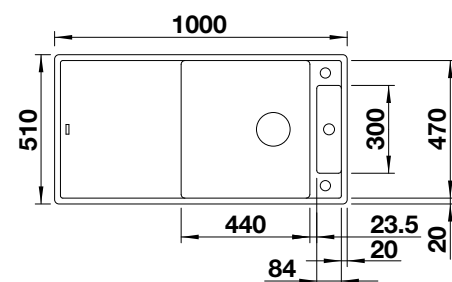

### Technical Drawing

Chopping board

Glass cutting board, waste kit with space-saving pipe, 3½" InFino basket strainer with remote control

Bowl Depth 190/45mm

Cut out: 980 x 490 x R15, Universal handing, German warehouse stock, please allow 10 working days