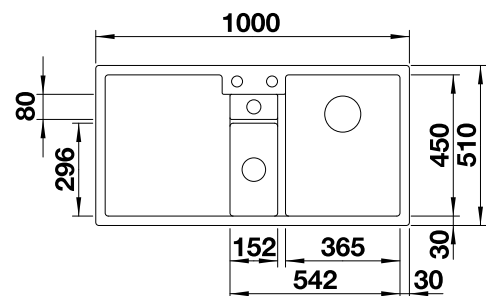

Bowl Depth 190/155/45mm  
Cut out size: 984 x 494 x R15  
Right hand bowl only