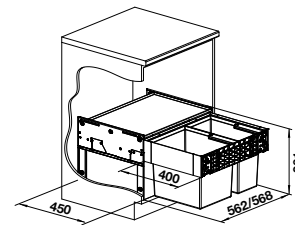

- Modern, harmonious and functional design
- Integrated construction prevents dirt
- All parts are easy to clean
- High quality system cover that can simply be pulled out
- Unbeatably quick and easy to install
- Functionally designed bins with integrated handles
- Optional: BLANCO MOVEX foot control for pull-out cabinet doors

reddot winner 2021

cabinet size mm	600	600
BLANCO SELECT II	60/3	60/2
	526 204	526 203
List price £	£ 328.00	£ 318.00

Capacity bins	45 l	49 l