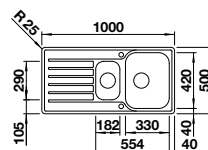

Scope of supply

Without drain remote control

Waste fitting, 2 x 3½" basket strainer, Cut-out 976 x 476 x R15

Installation note:

Cut out size: 976 x 476 x R15