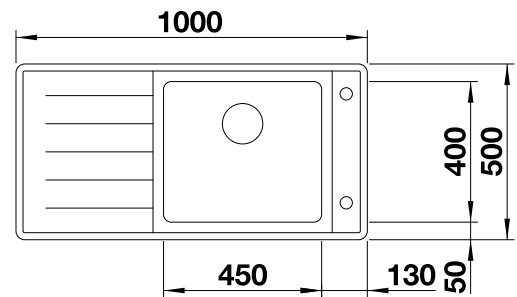

Bowl Depth 215mm

Cut out: 976 x 476 x R15, Please state hand of bowl

Stainless steel sinks

Suggested optional accessories

232846
£ 134.00

235906
£ 112.00

BLANCO UNIT with BLANCO ANDANO XL 6 S-IF

see page 161

see page 209