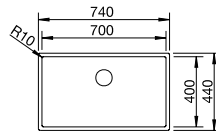

Cut out information supplied with bowls.
Cut out CNC files also available on www.blanco.co.uk for download.
Technical note: The undermount bowl edge is not closed at the corners.