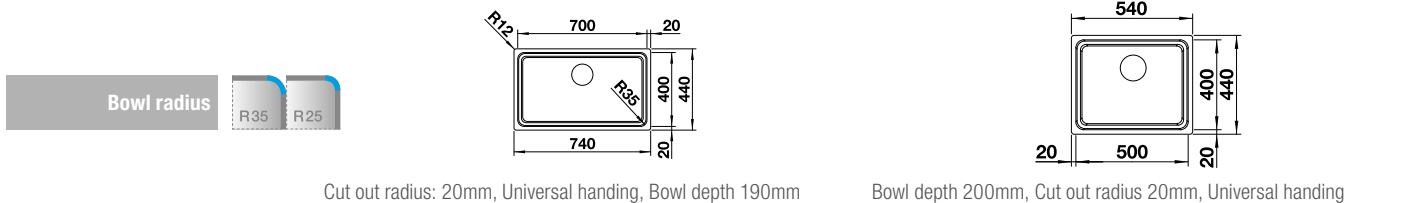

Scope of supply **InFino basket strainer without remote control**

With ETAGON rails in stainless steel, waste fitting with space-saving pipe, 3½" InFino basket strainer

Suggested optional accessories

  Food board 230 700 £ 188.00	 Multifunctional colander 231 396 £ 162.00	 Wave drainer 230 734 £ 54.00

BLANCO UNIT with BLANCO ETAGON-U

  BLANCO EVOL-S Pro Hot & Filter see page 140	 BLANCO FWD Max see page 208