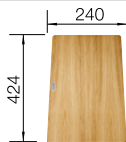

Food board

230 700
£ 188.00