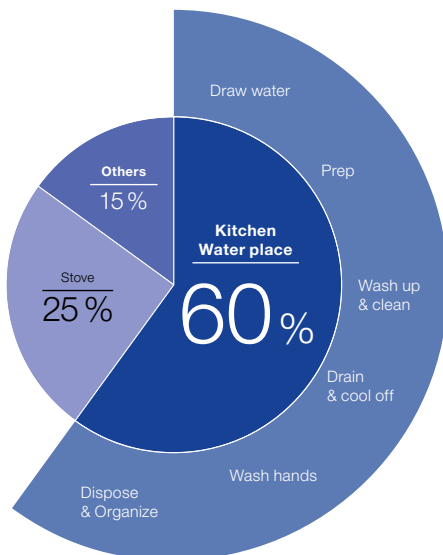

The key role of the kitchen water place

The busiest area in the kitchen is the water place, where we spend over 60% of our time. A BLANCO UNIT makes the planning of this area easy and the installation stress-free. All components fit together and are efficiently installed in the sink cabinet. In daily kitchen use, the components of a BLANCO UNIT work together to provide pleasing workflows and a beautiful look.

Style, colour and material combinations are key factors in building the right kitchen water place. Choose from our wide selection of styles, colours, materials and features to create an appealing BLANCO UNIT that matches the desired kitchen design style and it is easy to install.