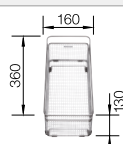

Suggested optional accessories

Multifunctional wire basket

223 297
£ 98.00